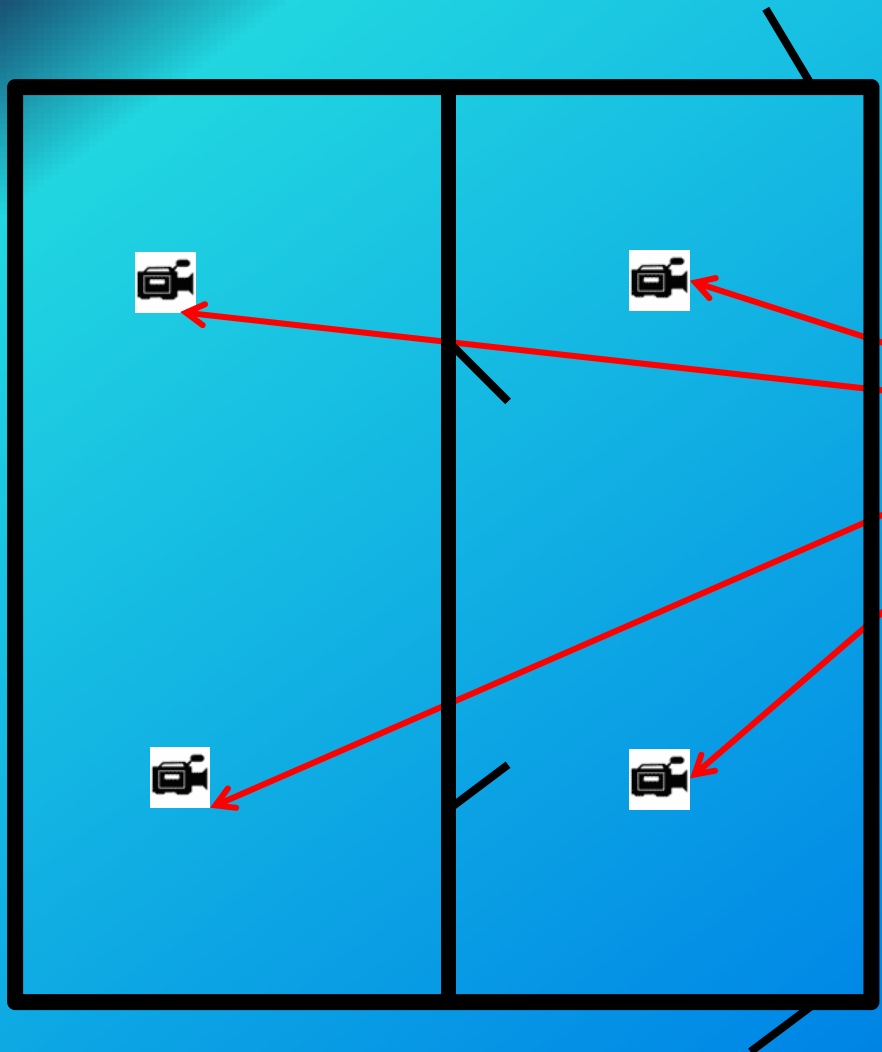

Videocamera