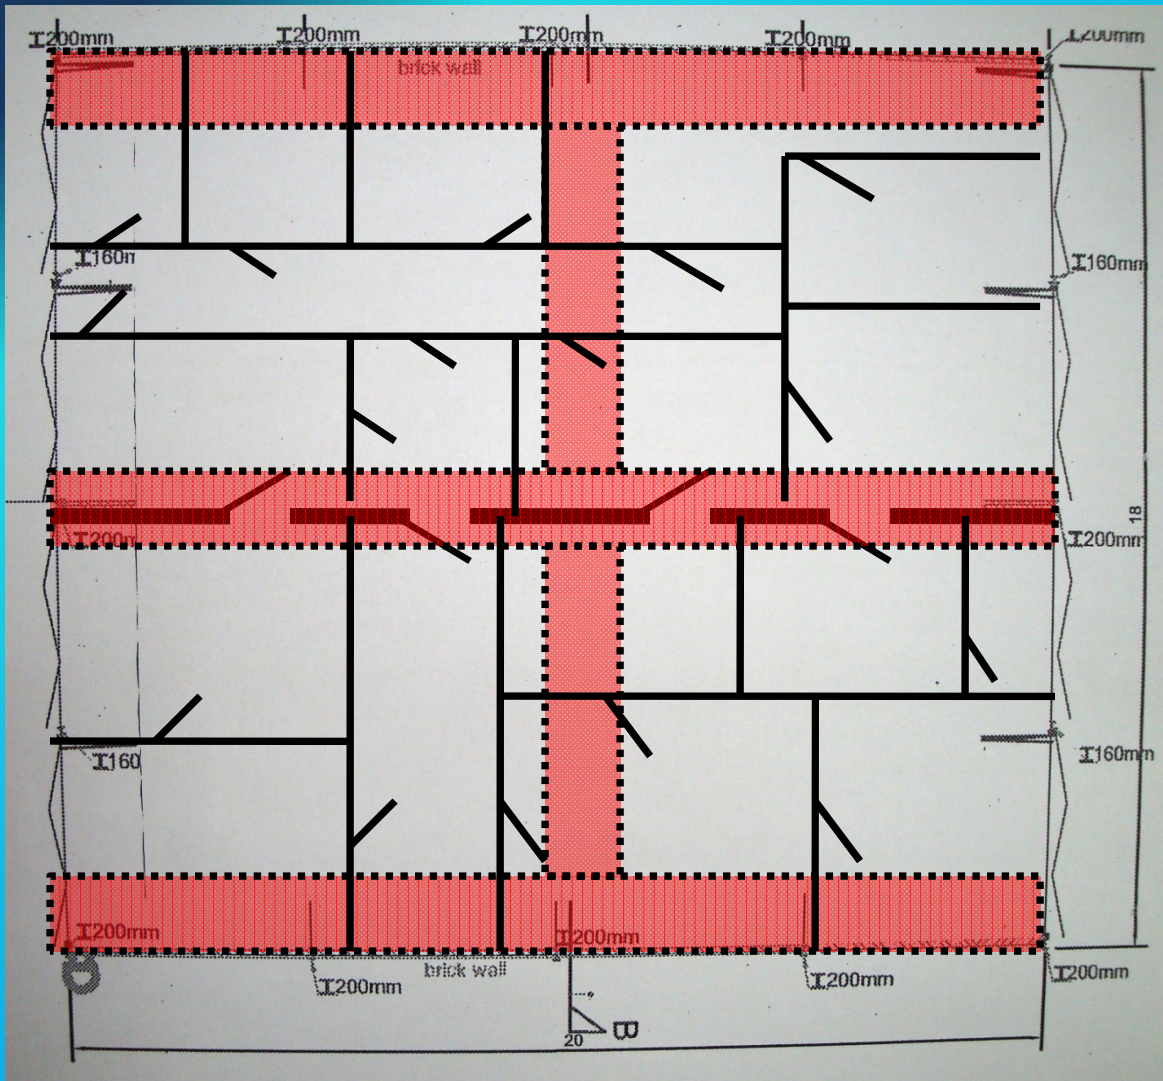

# Metal Doors

normal size  
(approximately 220 x 90cm)

strong wooden doors in a  
metal frame

reinforced with metal strips

Cut out 30 cm x 40 cm (lock case)

With rails (up and down) to put  
In a replaceable piece of wood  
to use the ramp

# Videocamera

Videorecording

**360 °  
Videocamera**

For  
example

# Layout

Different kind of rooms

Corridors

Inward/outward doors

Big /small flats

...